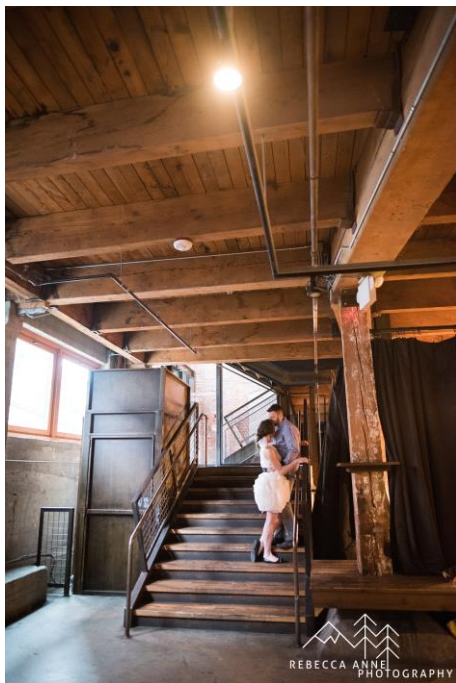

info@
dsquaredcompany.com
206 932 1059

DAVIDS
& Co

Muse
AT BENAROYA HALL