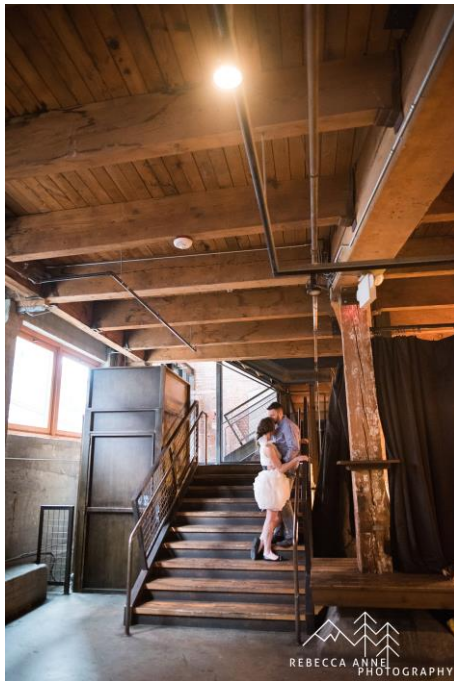

info@
dsquaredcompany.com
206 932 1059

DAVIDS
& Co

Muse
AT BENAROYA HALL